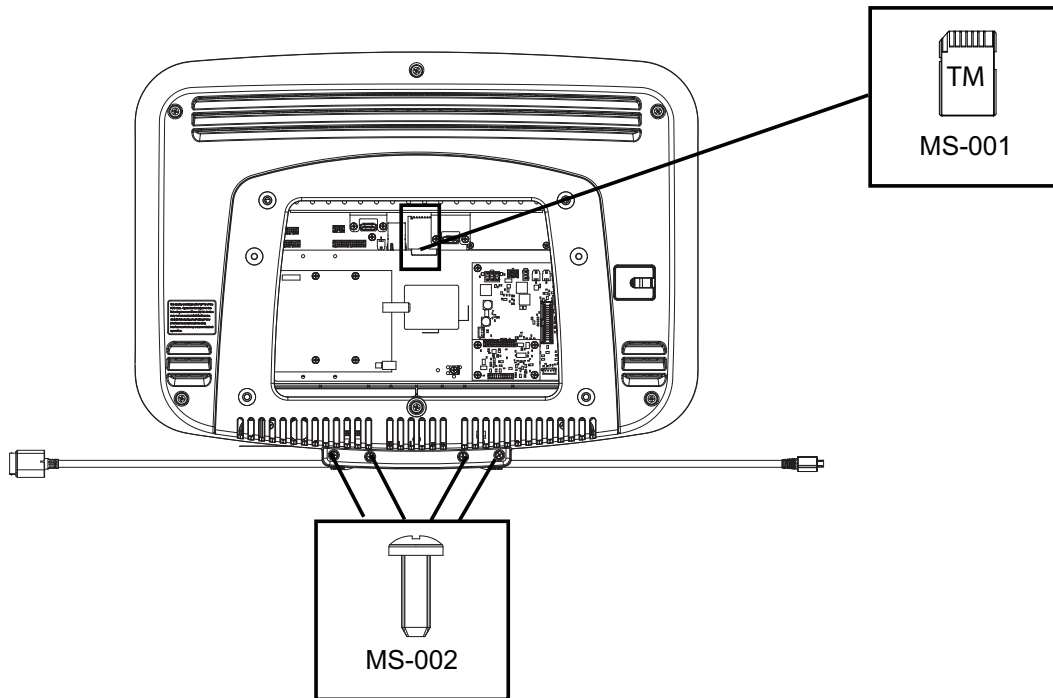

Miscellaneous

Parts List

Item	Part Number	Item Description	Serial Number Range	Serial Number Range
MS-001*	AK94-00012-0000	COURSES SD CARD: TREADMILL	EDT 100001-102371	EDT 200001-200007
			EAT 100001-102891	EAT 200001-200007
			EST 200001-200010	
			EIT 200001-299999	
MS-002	0017-00101-1650	VMI 6-19 X 6 PHL PAN PLT ST BZ B	ALL	
MS-003	0017-00101-2108	M5 X 14MM PHL PHMS (not shown) (Console Mounting Screw - comes in the base hardware kit)	ALL	

* The SD cards for Lifescape Courses were installed in units upon first production. The product was then improved to not require the SD card in the console. The console serial numbers indicated were manufactured with SD cards installed, so they will need the SD card for servicing / repair.